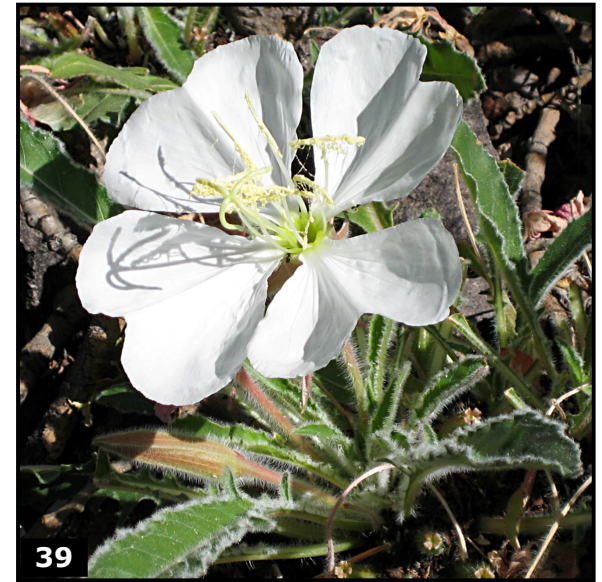

Stemless Evening Primrose

Oenothera caespitosa (Evening Primrose family, *Onagraceae*)

2007.07.04