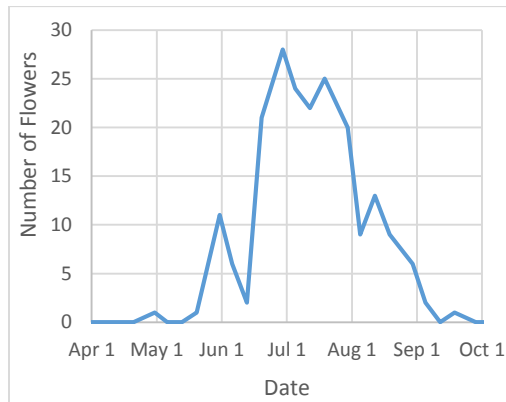

In a few cases, I've included the same species in two different color sections because its actual color range may be surprisingly wide.

Sizes

Often the size of flowers will not be obvious in the images. I intend to add this information in a future edition, but for now, you'll need to rely more on the appearance of the flower, and perhaps take some cues from the depth of field of the images – close-ups of small flowers tend to have the background and foreground more out of focus than shots of larger flowers.

Image Information

Each image is numbered, with the number corresponding to a table in the appendix

providing additional information. The images themselves are captioned with one or two common names (generally the most common, but not always the only ones), the binomial name (genus and species), the family, and the date the image was made.

The image dates will provide a general guideline for when you might encounter particular flowers. Do not worry if you think you've identified a flower but the date is quite different. Some flowers have long

This chart shows when the images in this guide were collected, from 2001 to 2017. June, July, and August are definitely the time when you want to be out looking!

References

Printed Guides

G. K. Guennel, *Guide to Colorado Wildflowers*, 2004 (two volumes)