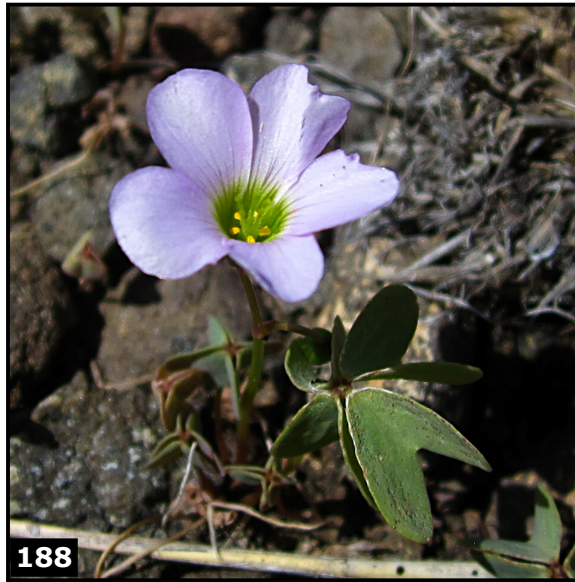

188

Violet Wood Sorrel

Oxalis violacea (Flax family, *Oxalidaceae*)
2011.08.17