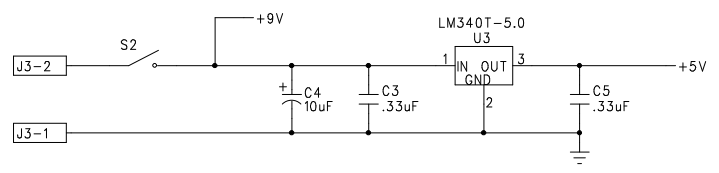

REVISION RECORD			
LTR	ECO NO:	APPROVED:	DATE:

COMPANY: Chris L Peterson			
TITLE: Barndoor Tracker			
CODE:	SIZE: C	DRAWING NO:	REV: A
SCALE:		SHEET: 1 OF 1	

DRAWN: CLP	DATED: 4/4/1997
CHECKED:	DATED:
QUALITY CONTROL:	DATED:
RELEASED:	DATED: