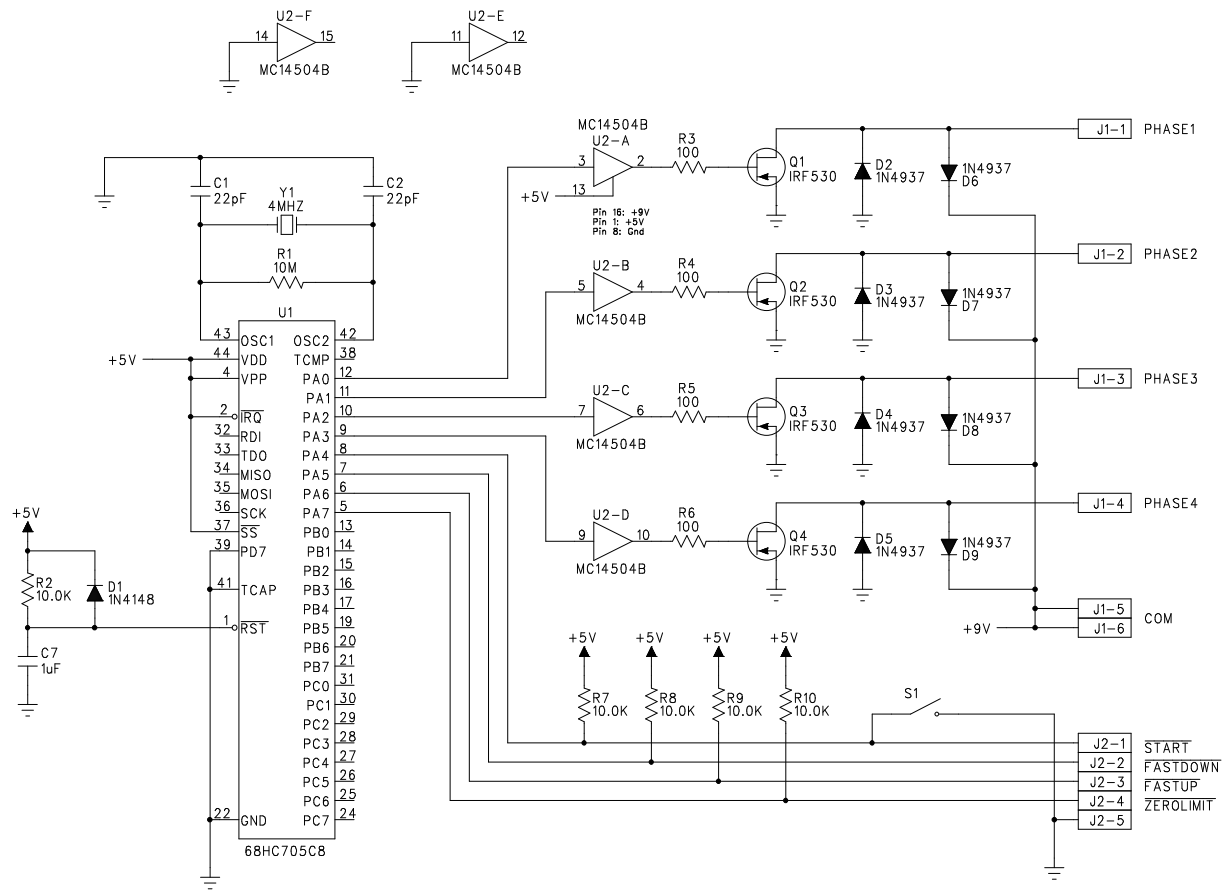

REVISION RECORD			
LTR	ECO NO:	APPROVED:	DATE:

COMPANY: Chris L Peterson			
TITLE: Barndoor Tracker			
CODE:	SIZE: C	DRAWING NO:	REV: A
SCALE:		SHEET: 1 OF 1	

DRAWN: CLP	DATED: 4/4/1997
CHECKED:	DATED:
QUALITY CONTROL:	DATED:
RELEASED:	DATED: